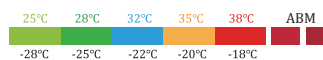

Chiller Model	HL-680C	HL-1200C	HL-1800C
溫度範圍 Temp.range(°C)	+2~+12	+2~+12	+2~+12
電壓 Voltage (V)	220V/ 50-60Hz	220V/ 50-60Hz	220V/ 50-60Hz
容積 Capacity (L)	470	900	1400
產品尺寸 Dimension (mm)	680×740×1935	1200×740×1935	1800×740×1935
壓縮機馬力 Compressor (Hp)	1/4	1/2	1/2
製冷劑 Refrigerant	R134a	R134a	R134a
層網數量 Shelf	3	6	9
燈 Illumination	LED	LED	LED
40尺櫃裝櫃數量 40GP loading	51	28	19

Freezer Model	HS-680F	HS-1200F	HS-1800F
溫度範圍 Temp.range(°C)	-18	-18	-18
電壓 Voltage (V)	220V/ 50-60Hz	220V/ 50-60Hz	220V/ 50-60Hz
容積 Capacity (L)	470	900	1400
產品尺寸 Dimension (mm)	680×740×1935	1200×740×1935	1800×740×1935
壓縮機馬力 Compressor (Hp)	1/2	3/4	1-1/2
製冷劑 Refrigerant	R404a	R404a	R404a
層網數量 Shelf	3	6	9
燈 Illumination	LED	LED	LED
40尺櫃裝櫃數量 40GP loading	51	28	19

Chiller Model	HL-680C-1D	HL-1200C-2D	HL-1800C-3D
溫度範圍 Temp.range(°C)	+2~+12	+2~+12	+2~+12
電壓 Voltage (V)	220V/ 50-60Hz	220V/ 50-60Hz	220V/ 50-60Hz
容積 Capacity (L)	470	900	1400
產品尺寸 Dimension (mm)	680×740×1935	1200×740×1935	1800×740×1935
壓縮機馬力 Compressor (Hp)	1/4	1/2	1/2
製冷劑 Refrigerant	R134a	R134a	R134a
層網數量 Shelf	3	6	9
燈 Illumination	LED	LED	LED
40尺櫃裝櫃數量 40GP loading	51	28	19

Freezer Model	HS-680F-1D	HS-1200F-2D	HS-1800F-3D
溫度範圍 Temp.range(°C)	-18	-18	-18
電壓 Voltage (V)	220V/ 50-60Hz	220V/ 50-60Hz	220V/ 50-60Hz
容積 Capacity (L)	470	900	1400
產品尺寸 Dimension (mm)	680×740×1935	1200×740×1935	1800×740×1935
壓縮機馬力 Compressor (Hp)	1/2	3/4	1-1/2
製冷劑 Refrigerant	R404a	R404a	R404a
層網數量 Shelf	3	6	9
燈 Illumination	LED	LED	LED
40尺櫃裝櫃數量 40GP loading	51	28	19

適用場所和介紹 Suitable place & advantages