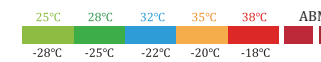

適用場所和介紹 Suitable place & advantages

- 適用於超市、飲料經銷商、酒類經銷商、烘焙店、果汁吧、酒吧、咖啡店、冰淇淋店等。
  內有活動層架，可以調整高度，方便放置食物。本系列的製冷機組針對高溫高濕的廚房設計，可以在35°C以上環境中正常工作。冷凍和冷藏雪櫃都採用電加熱玻璃門，冷藏兩層玻璃，冷凍三層玻璃。冷藏展示櫃可以儲存牛奶、芝士等奶製品。熱帶規格，一體式機組。
- Usually be used in supermarket, beverage dealer, wine dealer, bakeshop, juice shop, pub, coffee shop, ice cream shop.
  Refrigerating system is especially designed for kitchen of high temperature and high humidity, can work normally even at 35°C. Both chiller and freezer use heated glass, chiller double layers, freezer triple layers. Not only prevent water and drip, but also provide good display performance which could increases sales.
  Chiller refrigerators differ from other showcase in market, ours can store milk, cheese and so on. They are suitable for dairy food. Standard tropical refrigerator, joint cooling unit, copper tube, door frame heater. Please contact us for information.